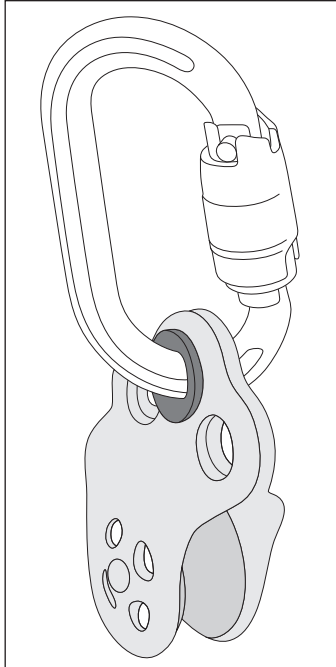

Wallis
GROM-200

Prest-in
GROM-100

Prest-in +
Mini-swivel
(SW400)

Prest-in +
Focus-L (SW450)

Prest-in +
Mini-swivel (SW400) +
Carabiner

Configuration Aids

- Prest-in
- Wallis
- Grommet
- Vari-width Keeper
- 8mm Keeper

Grommet
GROM-300

Vari-width Keeper
STRING-16-9-P5

8mm Keeper
STRING-8-P5