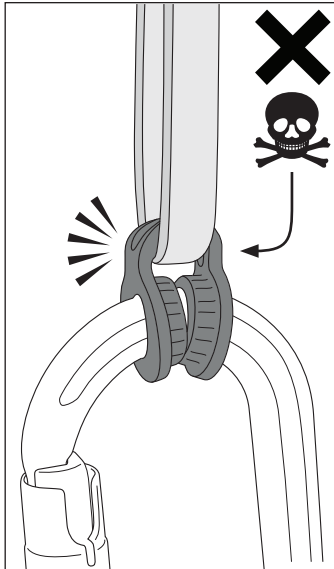

Wallis
GROM-200

Prest-in
GROM-100

Prest-in +
Mini-swivel
(SW400)

Prest-in +
Focus-L (SW450)

Prest-in +
Mini-swivel (SW400) +
Carabiner

Configuration Aids

- Prest-in
- Wallis
- Grommet
- Vari-width Keeper
- 8mm Keeper