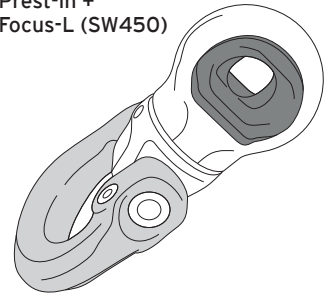

Wallis
GROM-200

Prest-in
GROM-100

Prest-in +
Mini-swivel
(SW400)

Prest-in +
Focus-L (SW450)

Prest-in +
Mini-swivel (SW400) +
Carabiner

Configuration Aids

- Prest-in
- Wallis
- Grommet
- Vari-width Keeper
- 8mm Keeper

Grommet
GROM-300

Vari-width Keeper
STRING-16-9-P5

8mm Keeper
STRING-8-P5