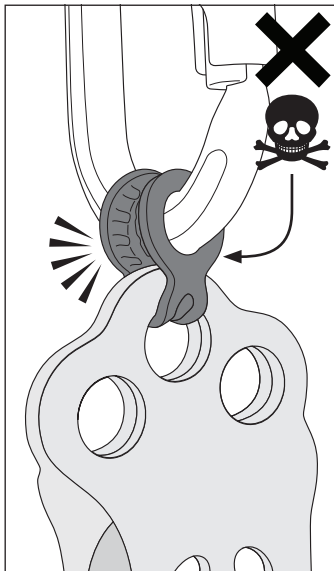

Wallis
GROM-200

Prest-in
GROM-100

Prest-in +
Mini-swivel
(SW400)

Prest-in +
Focus-L (SW450)

Prest-in +
Mini-swivel (SW400) +
Carabiner

Configuration Aids

- Prest-in
- Wallis
- Grommet
- Vari-width Keeper
- 8mm Keeper

Grommet
GROM-300

Vari-width Keeper
STRING-16-9-P5

8mm Keeper
STRING-8-P5