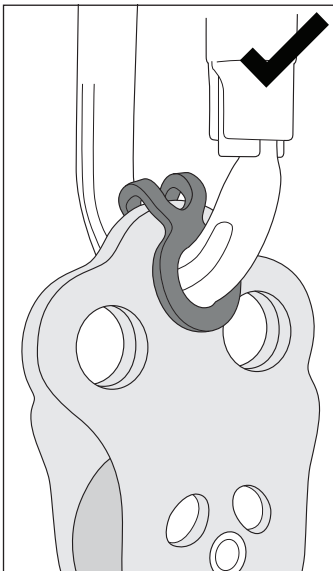

Wallis
GROM-200

Prest-in
GROM-100

Prest-in +
Mini-swivel
(SW400)

Prest-in +
Focus-L (SW450)

Prest-in +
Mini-swivel (SW400) +
Carabiner

Configuration Aids

- Prest-in
- Wallis
- Grommet
- Vari-width Keeper
- 8mm Keeper

Grommet
GROM-300

Vari-width Keeper
STRING-16-9-P5

8mm Keeper
STRING-8-P5