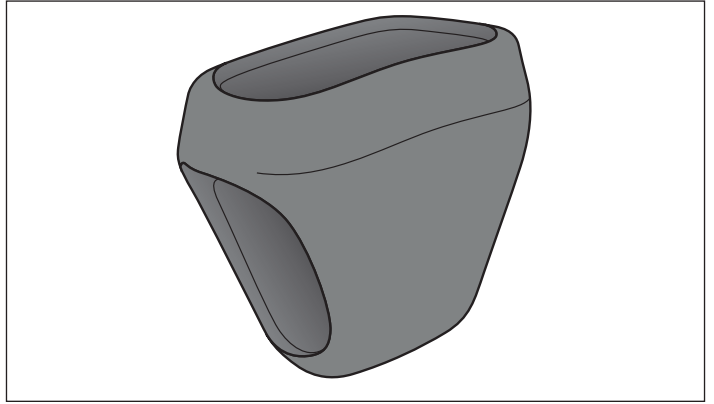

Wallis
GROM-200

Prest-in
GROM-100

Prest-in +
Mini-swivel
(SW400)

Prest-in +
Focus-L (SW450)

Prest-in +
Mini-swivel (SW400) +
Carabiner

Configuration Aids

- Prest-in
- Wallis
- Grommet
- Vari-width Keeper
- 8mm Keeper

Grommet
GROM-300

Vari-width Keeper
STRING-16-9-P5

8mm Keeper
STRING-8-P5