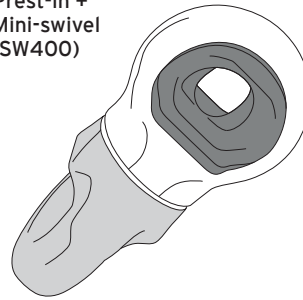

Wallis
GROM-200

Prest-in
GROM-100

Prest-in +
Mini-swivel
(SW400)

Prest-in +
Focus-L (SW450)

Prest-in +
Mini-swivel (SW400) +
Carabiner

Configuration Aids

- Prest-in
- Wallis
- Grommet
- Vari-width Keeper
- 8mm Keeper

Grommet
GROM-300

Vari-width Keeper
STRING-16-9-P5

8mm Keeper
STRING-8-P5