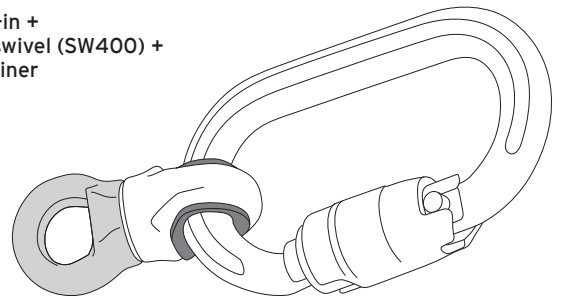

Wallis
GROM-200

Prest-in
GROM-100

Prest-in +
Mini-swivel
(SW400)

Prest-in +
Focus-L (SW450)

Prest-in +
Mini-swivel (SW400) +
Carabiner

Configuration Aids

- Prest-in
- Wallis
- Grommet
- Vari-width Keeper
- 8mm Keeper

Grommet
GROM-300

Vari-width Keeper
STRING-16-9-P5

8mm Keeper
STRING-8-P5