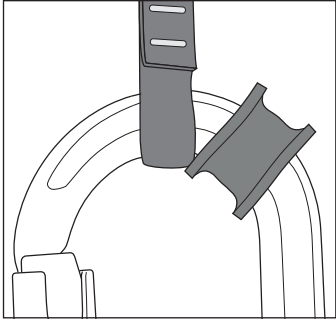

Wallis
GROM-200

Prest-in
GROM-100

Prest-in +
Mini-swivel
(SW400)

Prest-in +
Focus-L (SW450)

Prest-in +
Mini-swivel (SW400) +
Carabiner

Configuration Aids

- Prest-in
- Wallis
- Grommet
- Vari-width Keeper
- 8mm Keeper

Grommet
GROM-300

Vari-width Keeper
STRING-16-9-P5

8mm Keeper
STRING-8-P5