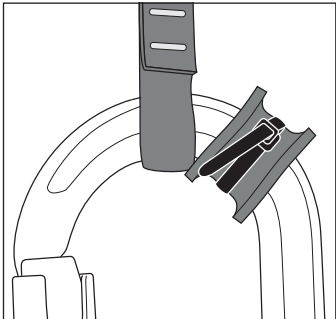

Wallis
GROM-200

Prest-in
GROM-100

Prest-in +
Mini-swivel
(SW400)

Prest-in +
Focus-L (SW450)

Prest-in +
Mini-swivel (SW400) +
Carabiner

Configuration Aids

- Prest-in
- Wallis
- Grommet
- Vari-width Keeper
- 8mm Keeper

Grommet
GROM-300

Vari-width Keeper
STRING-16-9-P5

8mm Keeper
STRING-8-P5