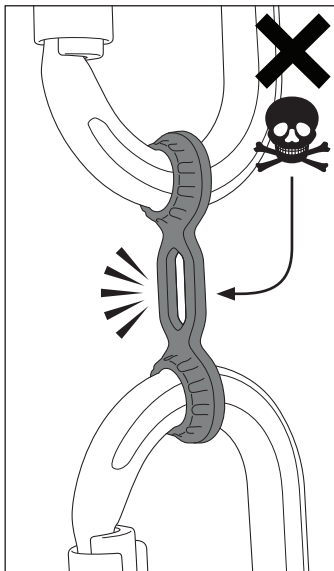

Wallis
GROM-200

Prest-in
GROM-100

Prest-in +
Mini-swivel
(SW400)

Prest-in +
Focus-L (SW450)

Prest-in +
Mini-swivel (SW400) +
Carabiner

Configuration Aids

- Prest-in
- Wallis
- Grommet
- Vari-width Keeper
- 8mm Keeper

Grommet
GROM-300

Vari-width Keeper
STRING-16-9-P5

8mm Keeper
STRING-8-P5