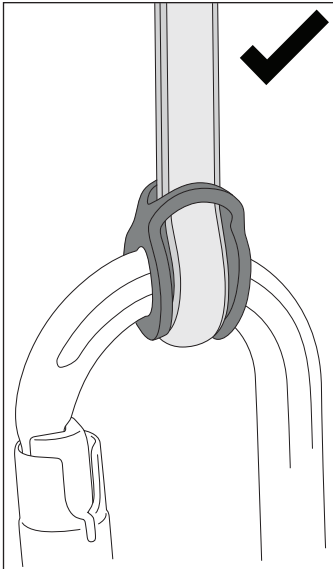

Wallis
GROM-200

Prest-in
GROM-100

Prest-in +
Mini-swivel
(SW400)

Prest-in +
Focus-L (SW450)

Prest-in +
Mini-swivel (SW400) +
Carabiner

Configuration Aids

- Prest-in
- Wallis
- Grommet
- Vari-width Keeper
- 8mm Keeper

Grommet
GROM-300

Vari-width Keeper
STRING-16-9-P5

8mm Keeper
STRING-8-P5