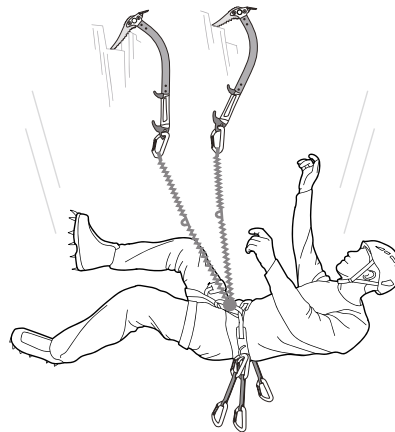

Leash Range

1

- A Freedom Revo XSRE Leash: A0235
- B Freedom Single XSRE Leash: A0236
- C Freedom Revo Leash: A0237
- D Freedom Single Leash: A0238
- E Slide Lock Leash: A0140

2

3

5 Strength rating 2kN

6

7

Slidelock Leash

8

A

B

C

9

Strength rating 2kN

10