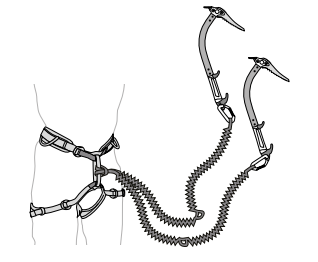

Leash Range

1

- A Freedom Revo XSRE Leash: A0235
- B Freedom Single XSRE Leash: A0236
- C Freedom Revo Leash: A0237
- D Freedom Single Leash: A0238
- E Slide Lock Leash: A0140

2

3

5 Strength rating 2kN

6

7

Slidelock Leash

8

A

B

C

9

Strength rating 2kN

10