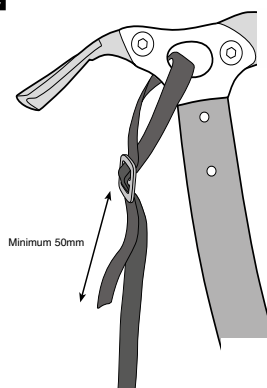

Leash Range

1

- A Freedom Revo XSRE Leash: A0235
- B Freedom Single XSRE Leash: A0236
- C Freedom Revo Leash: A0237
- D Freedom Single Leash: A0238
- E Slide Lock Leash: A0140

2

3

5 Strength rating 2kN

6

7

Slidelock Leash

8

A

B

C

9

Strength rating 2kN

10

11

F307/QA/02/Mar.2022

Tel: +44 (0) 1286 872 222
Fax: +44 (0) 1286 872 090
E-mail: post@dmmwales.com
Web: www.dmmwales.com
DMM
Llanberis, Gwynedd
United Kingdom
LL55 4EL

REVO Leash
Freedom Leash
Slidelock Leash

Not PPE