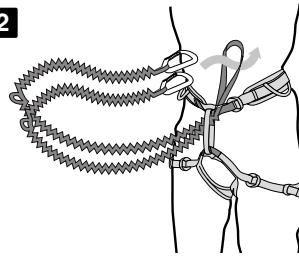

Leash Range

1

- A Freedom Revo XSRE Leash: A0235
- B Freedom Single XSRE Leash: A0236
- C Freedom Revo Leash: A0237
- D Freedom Single Leash: A0238
- E Slide Lock Leash: A0140

2

3

5 Strength rating 2kN

6

7

Slidelock Leash

8

A

B

C

9

Strength rating 2kN

10