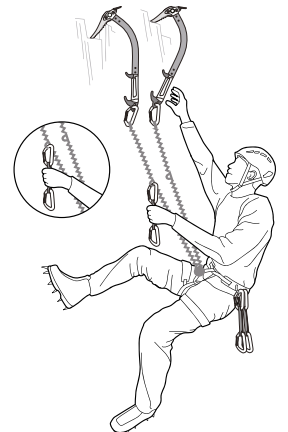

Leash Range

1

- A Freedom Revo XSRE Leash: A0235
- B Freedom Single XSRE Leash: A0236
- C Freedom Revo Leash: A0237
- D Freedom Single Leash: A0238
- E Slide Lock Leash: A0140

2

3

5 Strength rating 2kN

6

7

Slidelock Leash

8

A

B

C

9

Strength rating 2kN

10