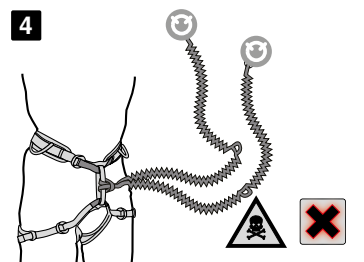

Leash Range

1

- A Freedom Revo XSRE Leash: A0235
- B Freedom Single XSRE Leash: A0236
- C Freedom Revo Leash: A0237
- D Freedom Single Leash: A0238
- E Slide Lock Leash: A0140

2

3

5 Strength rating 2kN

6

7

Slidelock Leash

8

A

B

C

9

Strength rating 2kN

10