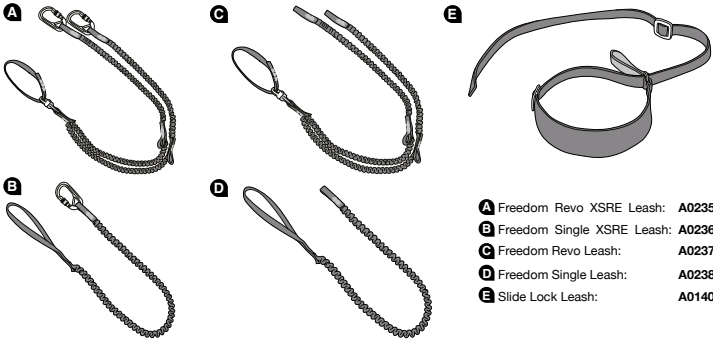

Leash Range

1

- A Freedom Revo XSRE Leash: A0235
- B Freedom Single XSRE Leash: A0236
- C Freedom Revo Leash: A0237
- D Freedom Single Leash: A0238
- E Slide Lock Leash: A0140

2

3

5 Strength rating 2kN

6

7

Slidelock Leash

8

A

B

C

9

Strength rating 2kN

10