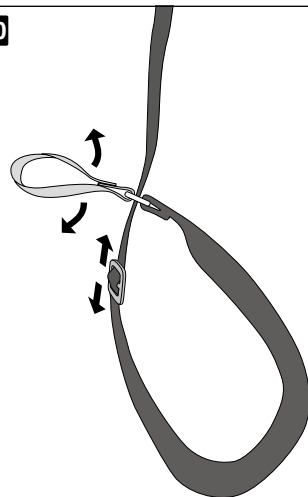

Leash Range

1

- A Freedom Revo XSRE Leash: A0235
- B Freedom Single XSRE Leash: A0236
- C Freedom Revo Leash: A0237
- D Freedom Single Leash: A0238
- E Slide Lock Leash: A0140

2

3

5 Strength rating 2kN

6

7

Slidelock Leash

8

A

B

C

9

Strength rating 2kN

10