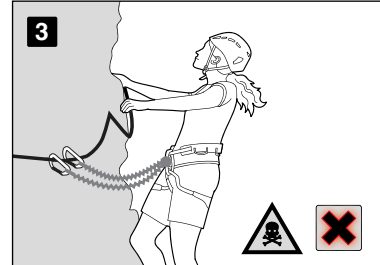

Leash Range

1

- A Freedom Revo XSRE Leash: A0235
- B Freedom Single XSRE Leash: A0236
- C Freedom Revo Leash: A0237
- D Freedom Single Leash: A0238
- E Slide Lock Leash: A0140

2

3

5 Strength rating 2kN

6

7