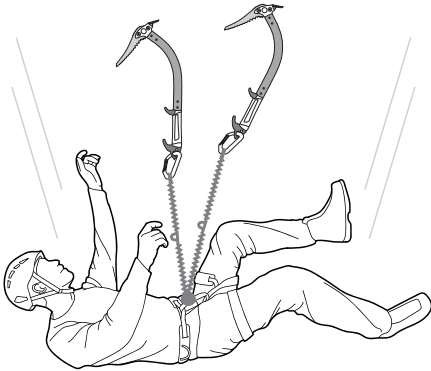

Leash Range

1

- A Freedom Revo XSRE Leash: A0235
- B Freedom Single XSRE Leash: A0236
- C Freedom Revo Leash: A0237
- D Freedom Single Leash: A0238
- E Slide Lock Leash: A0140

2

3

5 Strength rating 2kN

6

7

Slidelock Leash

8

A

B

C

9

Strength rating 2kN

10